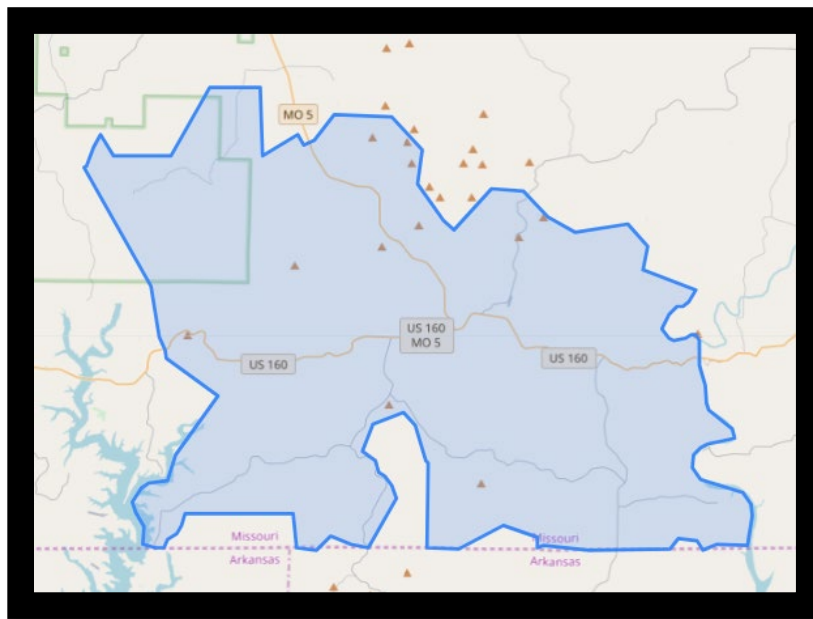

## White River Connect is now signing up customers in Gainesville, MO

*Branson, Missouri* –White River Connect, a subsidiary of White River Valley Electric Cooperative, will soon be connecting the residents and businesses in Gainesville, Missouri to high-speed fiber internet. Those interested can now sign up for one of White River Connect’s internet packages.

Construction began on White River Connect’s fiber network in June of 2023. The project, which will provide internet to rural areas of Christian, Douglas, Ozark, Stone, and Taney Counties is expected to take four years to complete and will cover over 4,200 miles of fiber. White River Connect’s high-speed internet is currently available in the areas of Branson, Bear Creek, Sweden, Rockaway, Gretna, and Goodhope, Compton Ridge, and Taneyville with plans to open more markets in 2025.

**About WRVEC**

[White River Valley Electric Cooperative](#) is a [Touchstone Energy Cooperative](#) dedicated to ensuring our members receive safe and reliable service in their homes and businesses across five southwest Missouri counties including Ozark, Taney, Stone, Christian and Douglas.